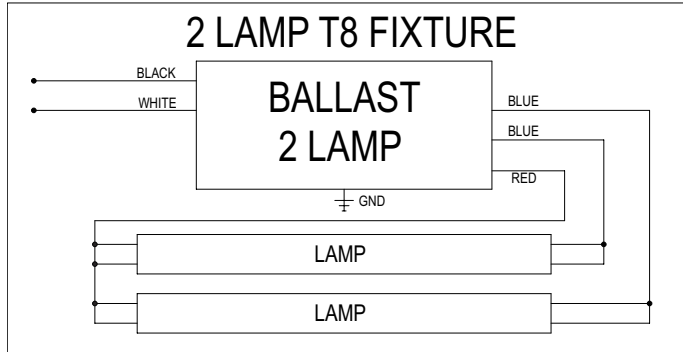

WIRING SCHEMATIC

NOTE: REFER TO DIAGRAM ON BALLAST WITH SPECIFIC WIRING DETAILS

THIS FIXTURE SHOULD BE INSTALLED BY QUALIFIED TECHNICIANS IN STRICT ACCORDANCE WITH THE NATIONAL ELECTRIC CODE AND ANY LOCAL REQUIREMENTS.

INSTANT START BALLASTS

WIRING SCHEMATIC

NOTE: REFER TO DIAGRAM ON BALLAST WITH SPECIFIC WIRING DETAILS

THIS FIXTURE SHOULD BE INSTALLED BY QUALIFIED TECHNICIANS IN STRICT ACCORDANCE WITH THE NATIONAL ELECTRIC CODE AND ANY LOCAL REQUIREMENTS.