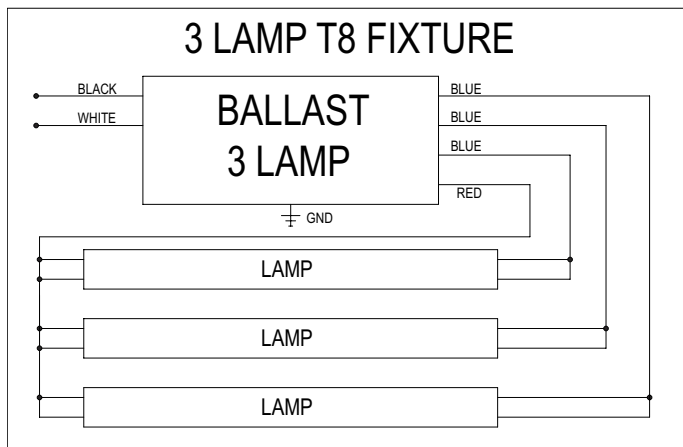

WIRING SCHEMATIC

NOTE: REFER TO DIAGRAM ON BALLAST WITH SPECIFIC WIRING DETAILS

THIS FIXTURE SHOULD BE INSTALLED BY QUALIFIED TECHNICIANS IN STRICT ACCORDANCE WITH THE NATIONAL ELECTRIC CODE AND ANY LOCAL REQUIREMENTS.

INSTANT START BALLASTS

WIRING SCHEMATIC

NOTE: REFER TO DIAGRAM ON BALLAST WITH SPECIFIC WIRING DETAILS

THIS FIXTURE SHOULD BE INSTALLED BY QUALIFIED TECHNICIANS IN STRICT ACCORDANCE WITH THE NATIONAL ELECTRIC CODE AND ANY LOCAL REQUIREMENTS.