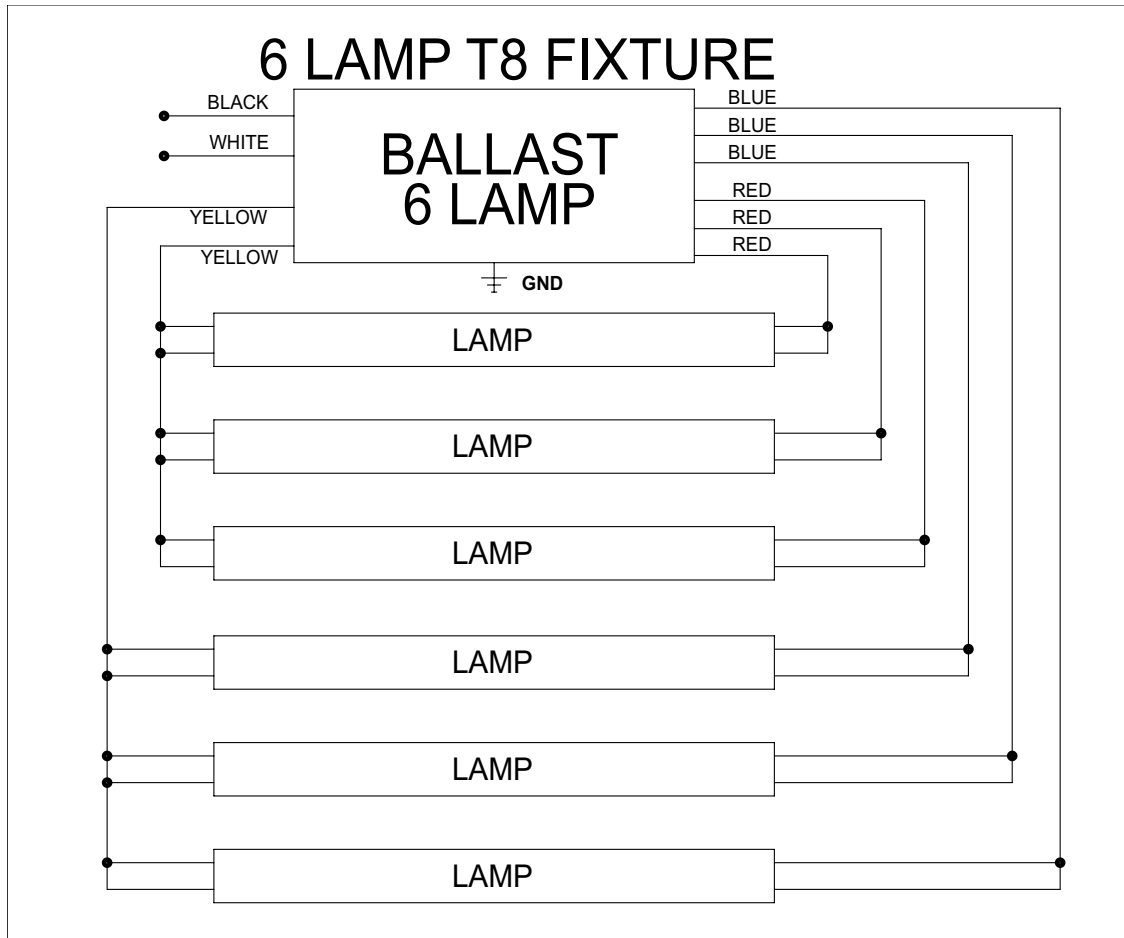

WIRING SCHEMATIC

NOTE: REFER TO DIAGRAM ON BALLAST WITH SPECIFIC WIRING DETAILS

THIS FIXTURE SHOULD BE INSTALLED BY QUALIFIED TECHNICIANS IN STRICT ACCORDANCE WITH THE NATIONAL ELECTRIC CODE AND ANY LOCAL REQUIREMENTS.

INSTANT START BALLASTS

LDPI, Inc.
Eau Claire, WI 54703
Web: www.ldpi-inc.com

1-800-854-0021
E-mail: sales@ldpi-inc.com