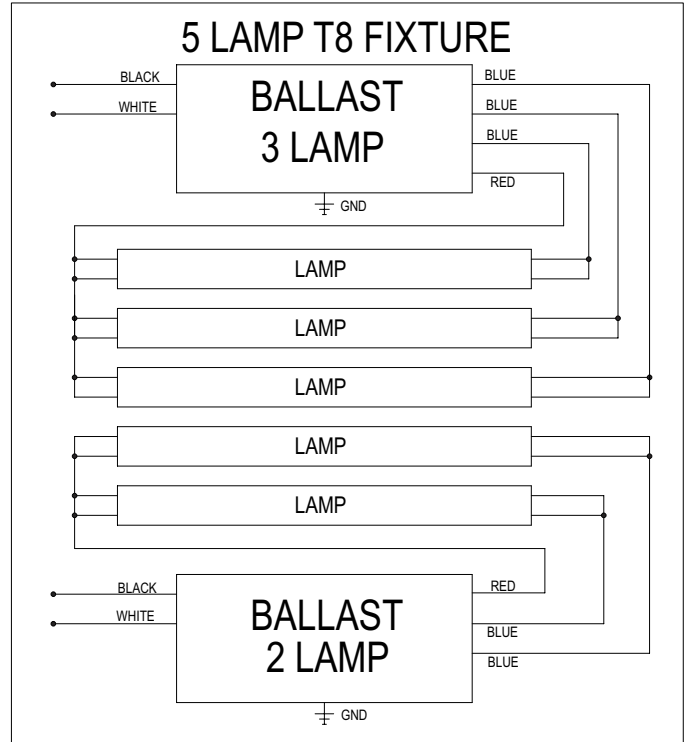

WIRING SCHEMATIC

NOTE: REFER TO DIAGRAM ON BALLAST WITH SPECIFIC WIRING DETAILS

THIS FIXTURE SHOULD BE INSTALLED BY QUALIFIED TECHNICIANS IN STRICT ACCORDANCE WITH THE NATIONAL ELECTRIC CODE AND ANY LOCAL REQUIREMENTS.

INSTANT START BALLASTS

WIRING SCHEMATIC

NOTE: REFER TO DIAGRAM ON BALLAST WITH SPECIFIC WIRING DETAILS

THIS FIXTURE SHOULD BE INSTALLED BY QUALIFIED TECHNICIANS IN STRICT ACCORDANCE WITH THE NATIONAL ELECTRIC CODE AND ANY LOCAL REQUIREMENTS.