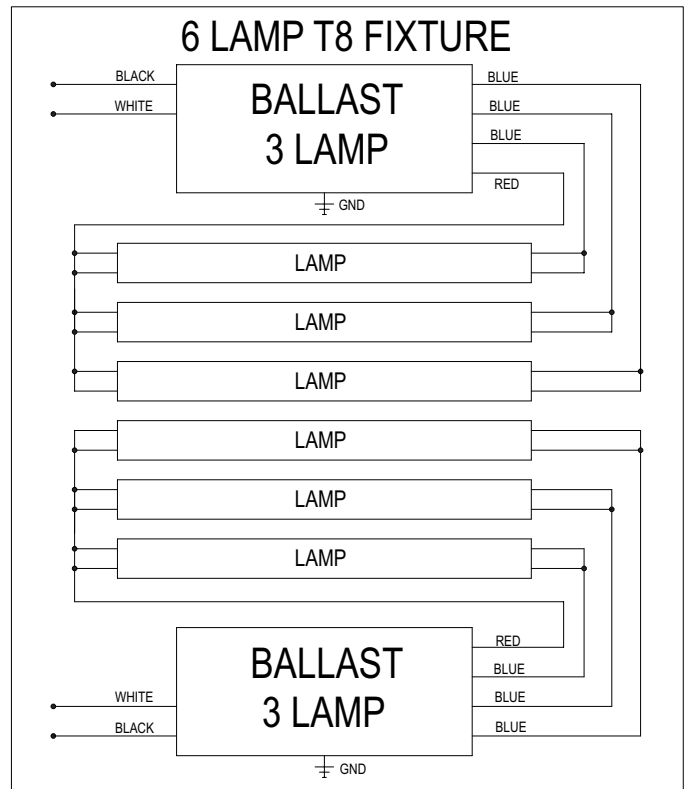

WIRING SCHEMATIC

NOTE: REFER TO DIAGRAM ON BALLAST WITH SPECIFIC WIRING DETAILS

THIS FIXTURE SHOULD BE INSTALLED BY QUALIFIED TECHNICIANS IN STRICT ACCORDANCE WITH THE NATIONAL ELECTRIC CODE AND ANY LOCAL REQUIREMENTS.

INSTANT START BALLASTS

WIRING SCHEMATIC

NOTE: REFER TO DIAGRAM ON BALLAST WITH SPECIFIC WIRING DETAILS

THIS FIXTURE SHOULD BE INSTALLED BY QUALIFIED TECHNICIANS IN STRICT ACCORDANCE WITH THE NATIONAL ELECTRIC CODE AND ANY LOCAL REQUIREMENTS.